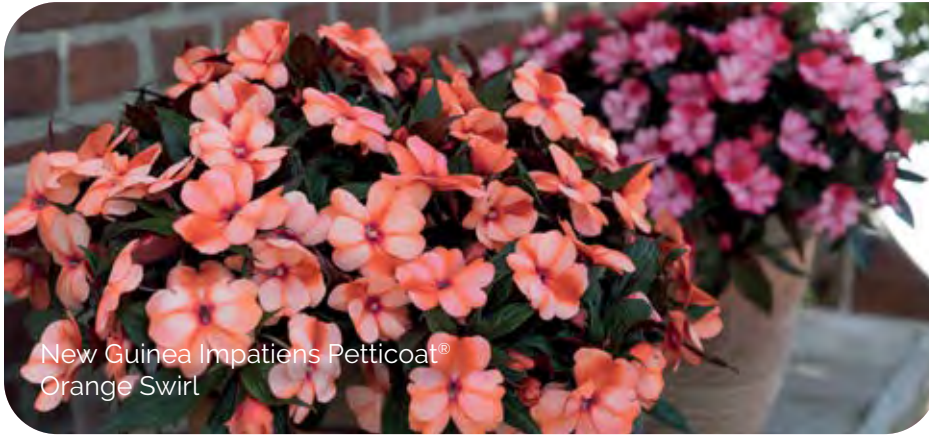

New Guinea Impatiens | Petticoat®

New Guinea Impatiens Petticoat®
Orange Swirl

The Petticoat® series is an early-flowering, uniform series with medium flower size and medium vigor.

New Guinea Impatiens
Petticoat®
Aubergine | 30177