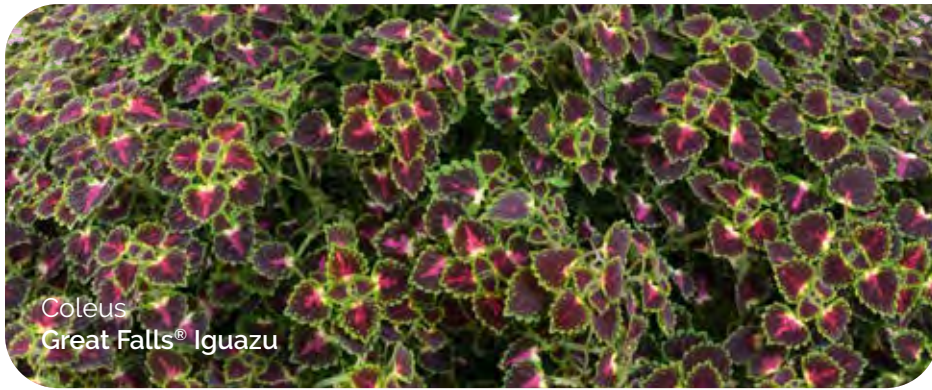

GREAT FALLS® SERIES

Great Falls® coleus are the perfect trailing addition for mixed containers and hanging baskets, in both sun and shade. Perfectly uniform across the series and semi-compact.

STAINED GLASSWORKS® SERIES

Stained Glassworks® have bright colors & fun textures, perfect for shade combination plantings or mono-pot sales. Suitable for quarts up to gallon container sizes; medium-large vigor.

MAIN STREET SERIES

The Main Street series of coleus are the industry standard for garden and landscape performance. Full sun or full shade performance with large full-figured habits; vigorous.

COMPACT to *Vigorous*

1. DOWN TOWN 2. GREAT FALLS® 3. STAINED GLASSWORKS® 4. MAIN STREET

Coleus
Great Falls® Iguazu

Great Falls® coleus are the perfect addition for mixed containers and hanging baskets, in both sun and shade. The structure of these plants provides a great chassis for other annuals to blend with for a perfect balance of flowers and foliage. All varieties are mutations of one another, making them perfectly uniform across the series.