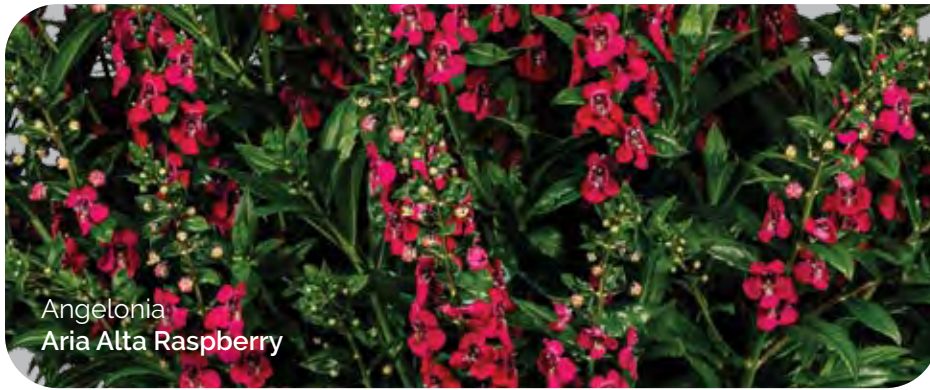

ANNUALS A-Z

The Aria varieties were specifically developed for summer performance in container gardens. These varieties have a mid-height that won't get floppy in summer months, and superb side branching to mingle with other container components. Extra-large flowers are densely packed along the spike for maximum vertical color.

Angelonia
Aria Purple

Angelonia Aria
Blue | 80074

Angelonia Aria
Purple | 80077

NEW

Angelonia Aria
Pink Bicolor | 80919

Angelonia Aria
Soft Pink | 80073

Angelonia Aria
White | 80075

Garden Party | Aria

Angelonia
Aria Alta Raspberry

Aria Alta varieties are taller, more robust varieties targeted for premium summer landscape applications. These varieties have exceptional heat tolerance in both humid and dry conditions for spectacular summer displays.