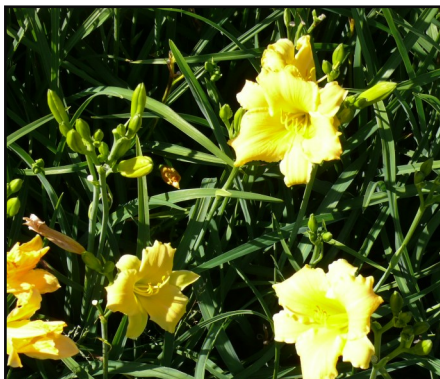

Stella Bella

Bib $.431   400/case