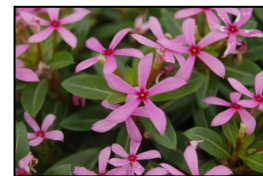

Light Purple