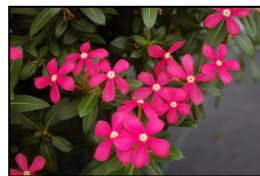

Bill Moore & Co., Inc.
PO Box 1587
Brandon, FL 33509
800.237.7794
813.689.6706
813.684.5856 Fx

Previously Featured Plants:

Asparagus meyerii
Bare Root Birds of Paradise
Caladiums
Calibrochoa MiniFamous®
Callas
Callistemon 'Better John' ppaf
Callistemon 'MacArthur' ppaf
Coreopsis Li'l Bang™
Coreopsis PermaThread™
Dianthus Sunflor series
Edibles
Hamelia Lime Sizzler™
Hibiscus 'Hollywood' series
Impatiens Imara™
Mandy SP® 'Gt Marbled Crimson'
Mandevilla Bella
Pentas Northern Lights Lavender
Pentas Lucky Star® series
Petunia Crazytunia series
Petunia Sweetunia series
Portulaca Colorblast series
Rose Brindabella™ series
Schefflera arboricola
Senecio 'Angel Wings'
SunStanding Impatiens
Tulbaghia violacea
Vinca Tattoo™ series

Featured Plants

Catharanthus (Vinca) Soiree Kawaii®

2 new varieties

Soiree is an exciting new collection of heat-loving plants that retain a beautiful shape while providing outstanding coverage in containers and landscapes.

Perfect carefree color all summer! Soiree Kawaii® are micro blooming Catharanthus which will light up any garden with their amazing flower coverage, vivid eye-drawing colors with deep glossy green foliage. Keeps habit all summer long, has no leggy branches and has tons of flower power.

Available in 105cp

Coral

Holiday Office Closings

We are closing the door on 2019 and welcoming in 2020 with open arms. We wish everyone a safe and happy holiday season! Let's plant the seed to a very successful new year!

Holiday Office Closings:

Tuesday, 12/24: Closed

Wednesday, 12/25: Closed

Tuesday, 12/31: Closed

Wednesday, 1/1: Closed