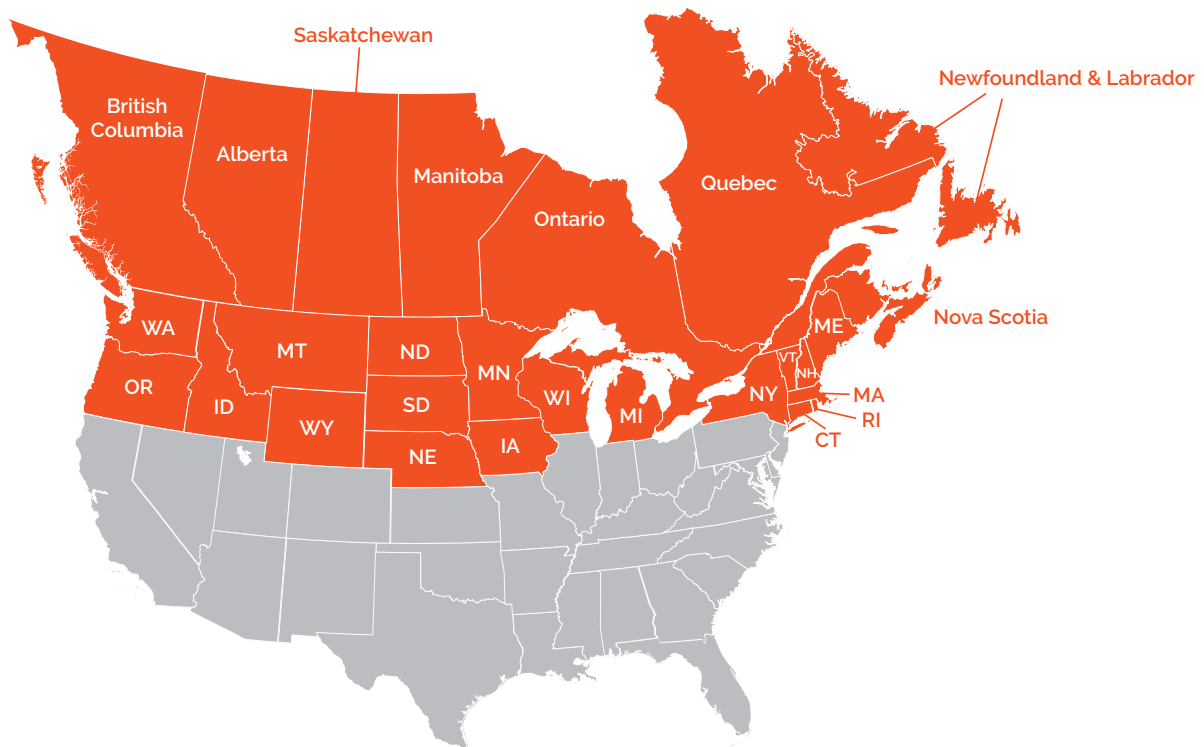

Variety Recommendations

Northern Region

1